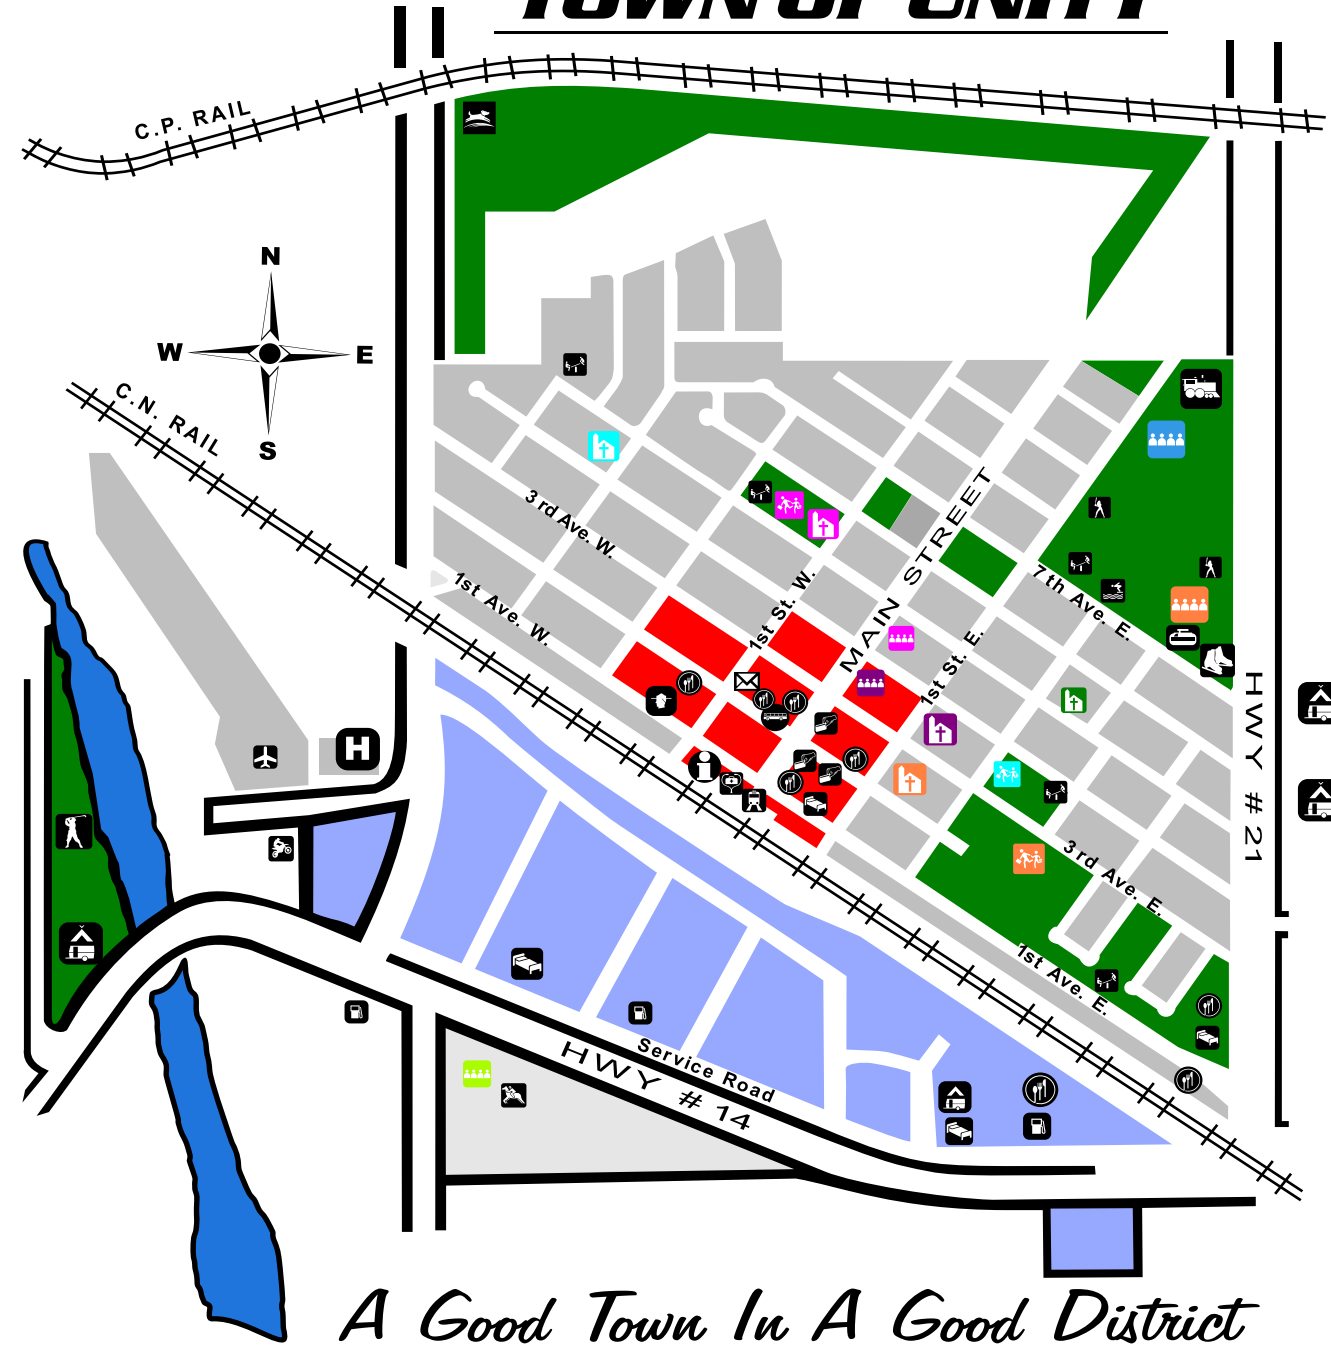

MINI-MAP LEGEND

- Downtown
 - Industrial Park
 - Parks
-
- Visitor Information / Town Office
 - Hospital
 - Medical Clinic
 - Accomodations
 - Skating Rink
 - Post Office
 - Bus Depot
 - Rodeo Grounds
 - VIA Rail
 - Ball Diamonds
 - Golf Course
 - Moto Cross
 - R.C.M.P. Police
 - Restaurants
 - Fuel
 - Curling Rink
 - ATM Bank Machine
 - Airport
 - Play Grounds
 - RV & Trailer Park
 - Museum
 - Swimming Pool
 - Dog Park

Welcome to the: **TOWN OF UNITY**

A Good Town In A Good District